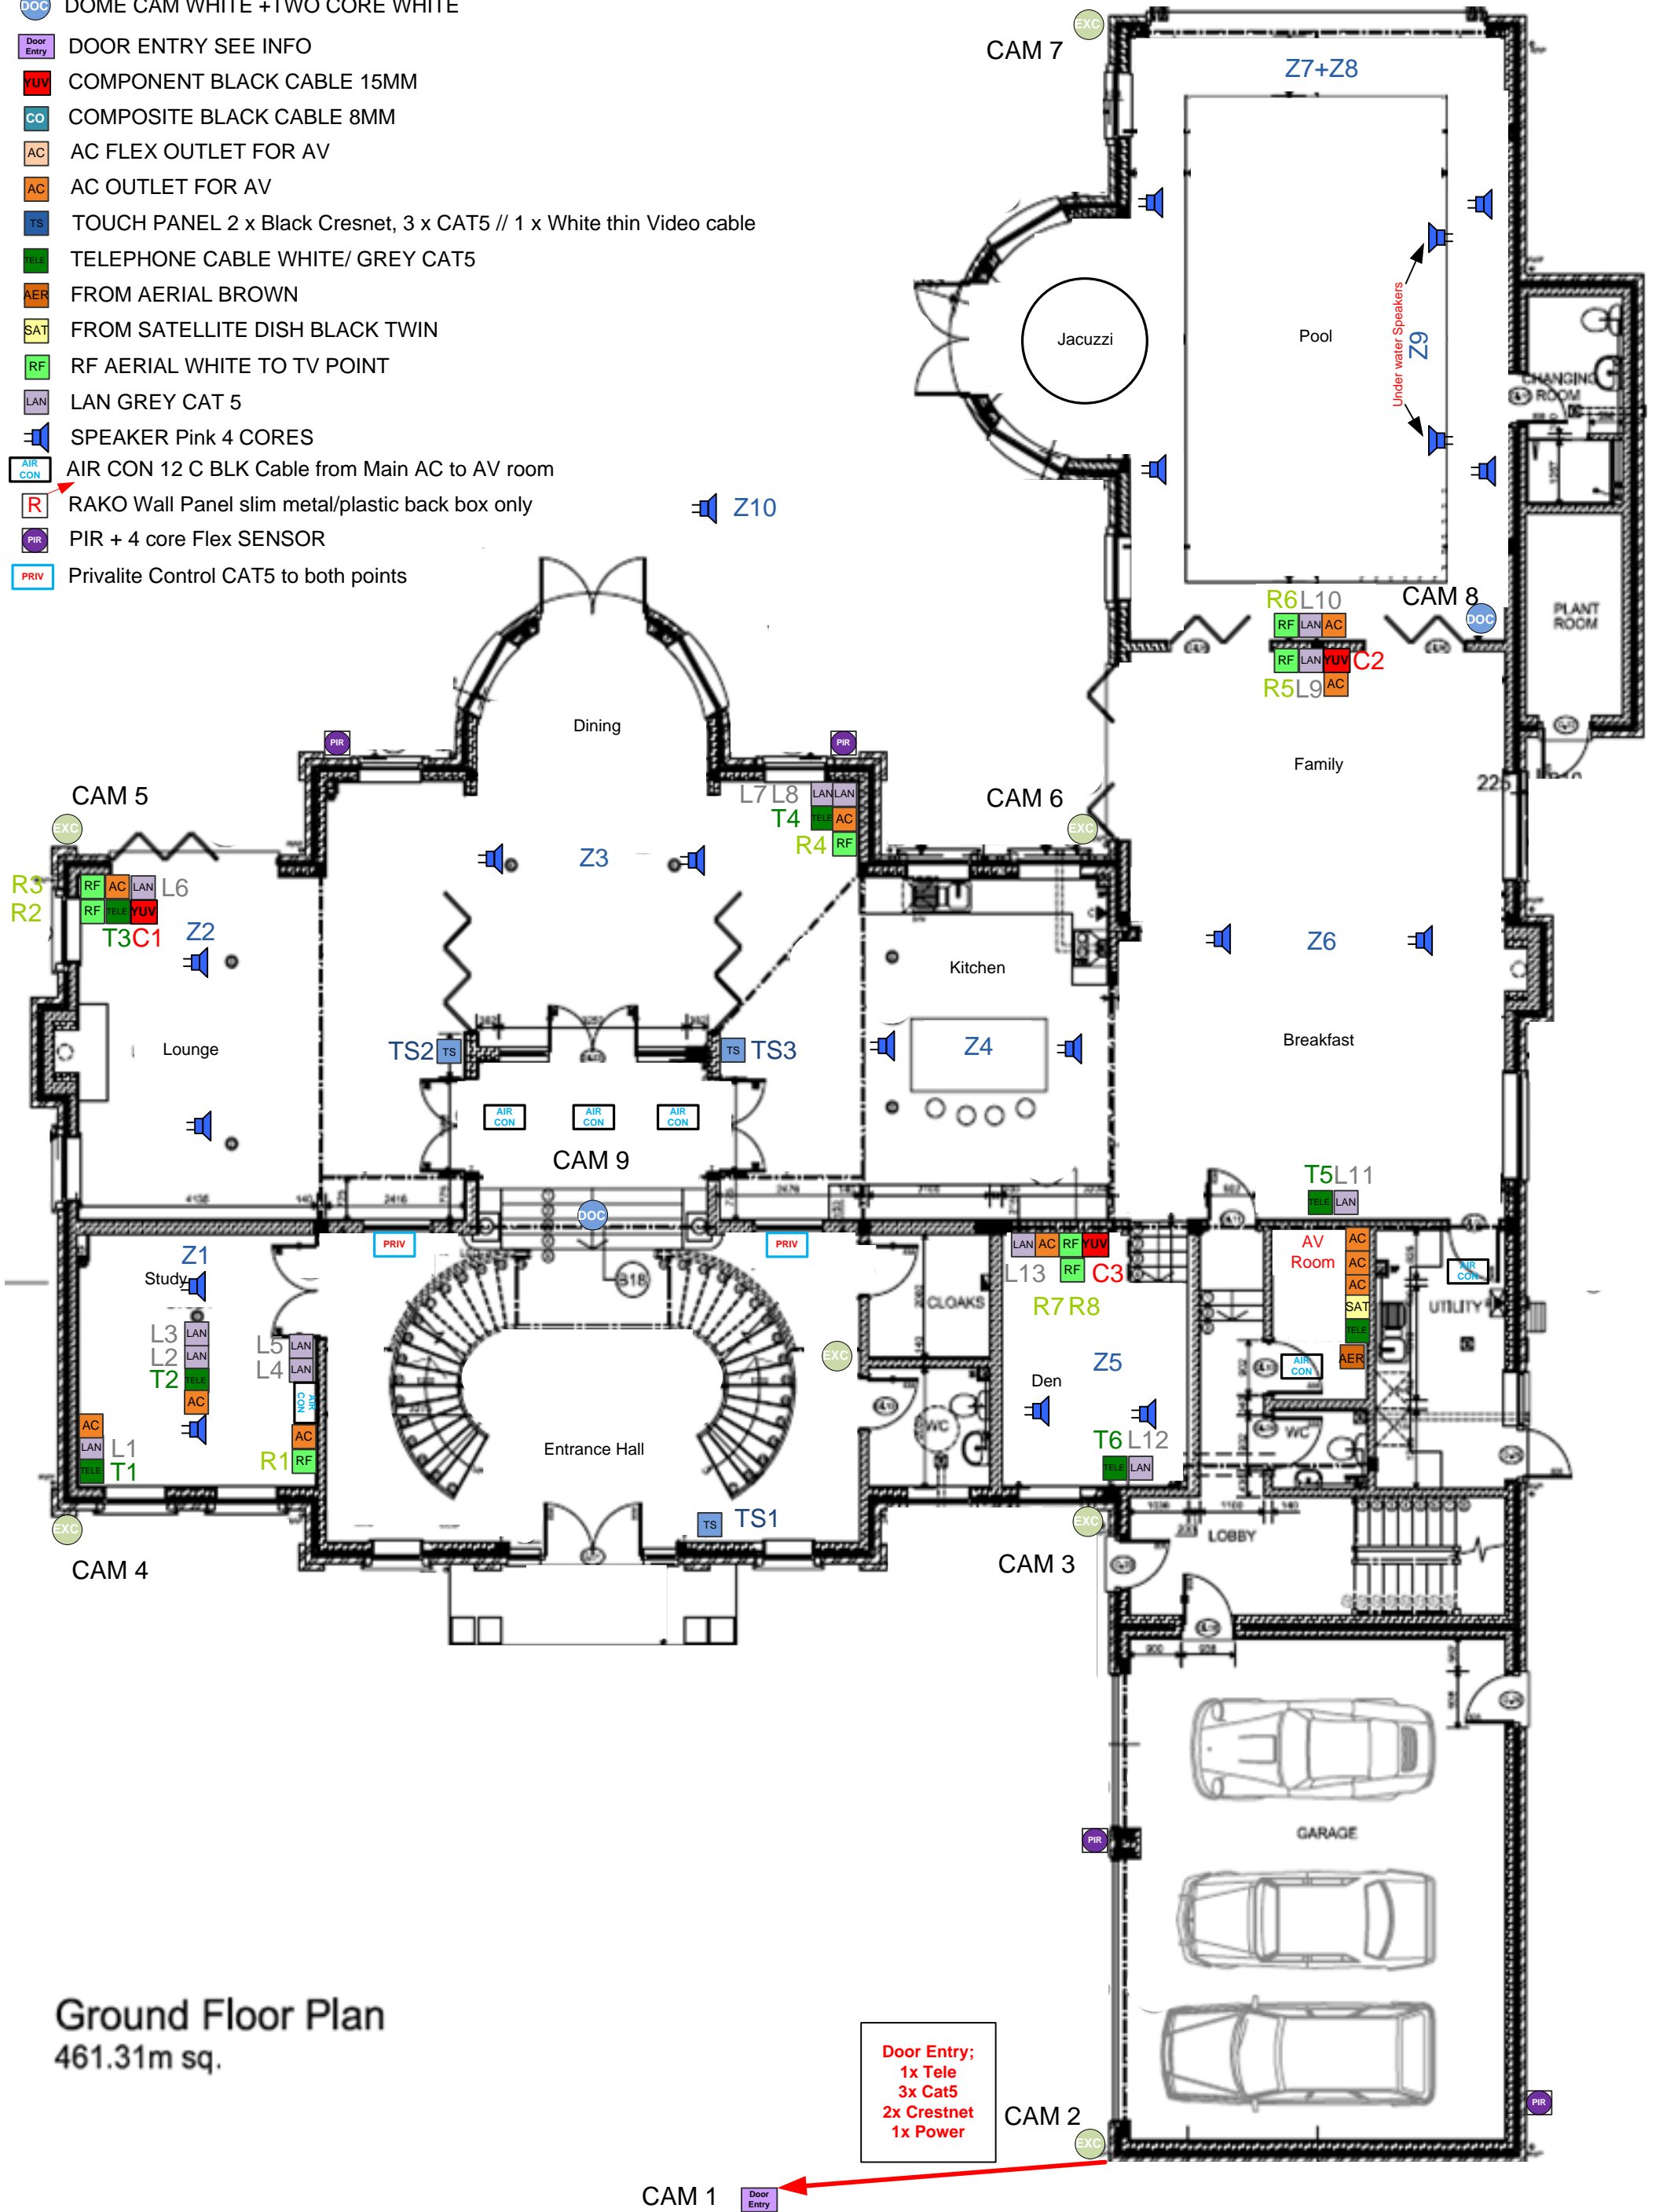

- EXC EXTERNAL CAM WHITE +TWO CORE WHITE
- DOC DOME CAM WHITE +TWO CORE WHITE
- Door Entry SEE INFO
- YUV COMPONENT BLACK CABLE 15MM
- CO COMPOSITE BLACK CABLE 8MM
- AC AC FLEX OUTLET FOR AV
- AC AC OUTLET FOR AV
- TS TOUCH PANEL 2 x Black Cresnet, 3 x CAT5 // 1 x White thin Video cable
- TELE TELEPHONE CABLE WHITE/ GREY CAT5
- AER FROM AERIAL BROWN
- SAT FROM SATELLITE DISH BLACK TWIN
- RF RF AERIAL WHITE TO TV POINT
- LAN LAN GREY CAT 5
- SPEAKER Pink 4 CORES
- AIR CON AIR CON 12 C BLK Cable from Main AC to AV room
- R RAKO Wall Panel slim metal/plastic back box only
- PIR PIR + 4 core Flex SENSOR
- PRIV Privalite Control CAT5 to both points

Ground Floor Plan
461.31m sq.

Door Entry;
1x Tele
3x Cat5
2x Crestnet
1x Power

CLIENT: Website	DRW R: Ground Floor AV System	09 March 2010
PAGE INFO: Website 3	LOCATION: Website	
REFERENCE NO: #####	VER: #####	CHECKED: PMB
		INT: DPB