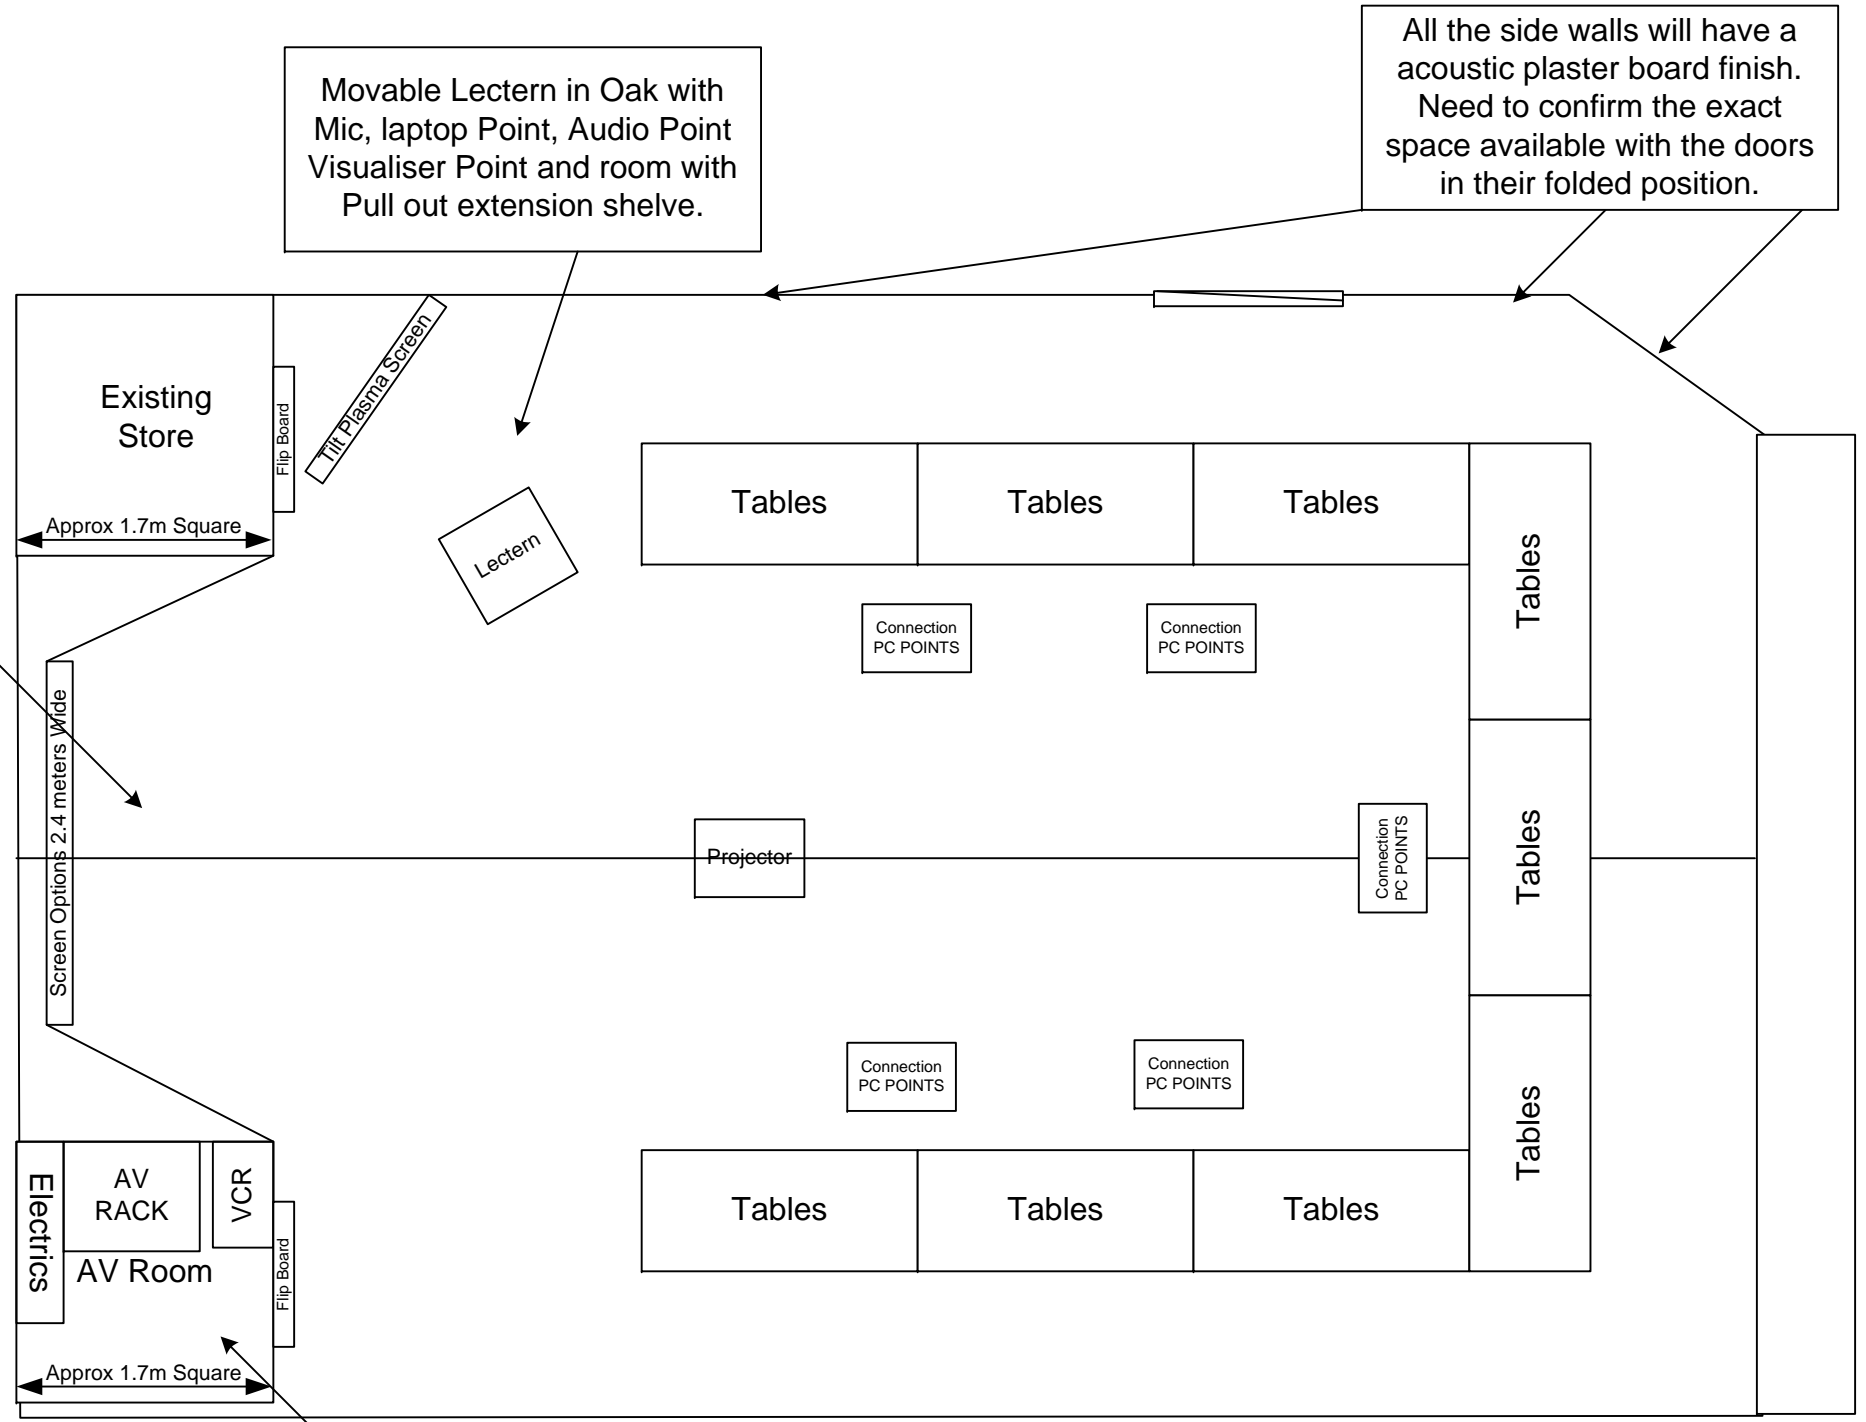

Movable Lectern in Oak with Mic, laptop Point, Audio Point Visualiser Point and room with Pull out extension shelve.

All the side walls will have a acoustic plaster board finish. Need to confirm the exact space available with the doors in their folded position.

Complete Removal of all existing Equipment and the complete AV Rear Projector system. New Plaster Walls with Sound Proofing. New AV Room created this create increased room Area and would be ideal for screen projection

AV Room Hides the electric consumer unit and can accommodate the AV Rack and equipment. The VCR will be accessible from the Front

CLIENT: Website
 PAGE INFO:
 REFERENCE NO: #####

DRW R: Training Room 09 March 2010
 LOCATION: Website
 VER: ### CHECKED: PMB INT: DPB