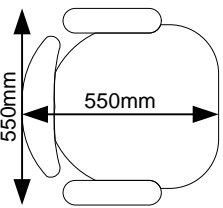

Conference table  
3500mm length 1800mm  
wide 760mm high

Legs with cable access  
Moved to accommodate  
POP UP

The Leg sizes will be as small as possible  
But will leave to the Cabinet maker to  
determine the required support.

Pop up Cons Dimension TBC

Small 25mm hole for the AMX panel

Inserted mics Dimension TBC