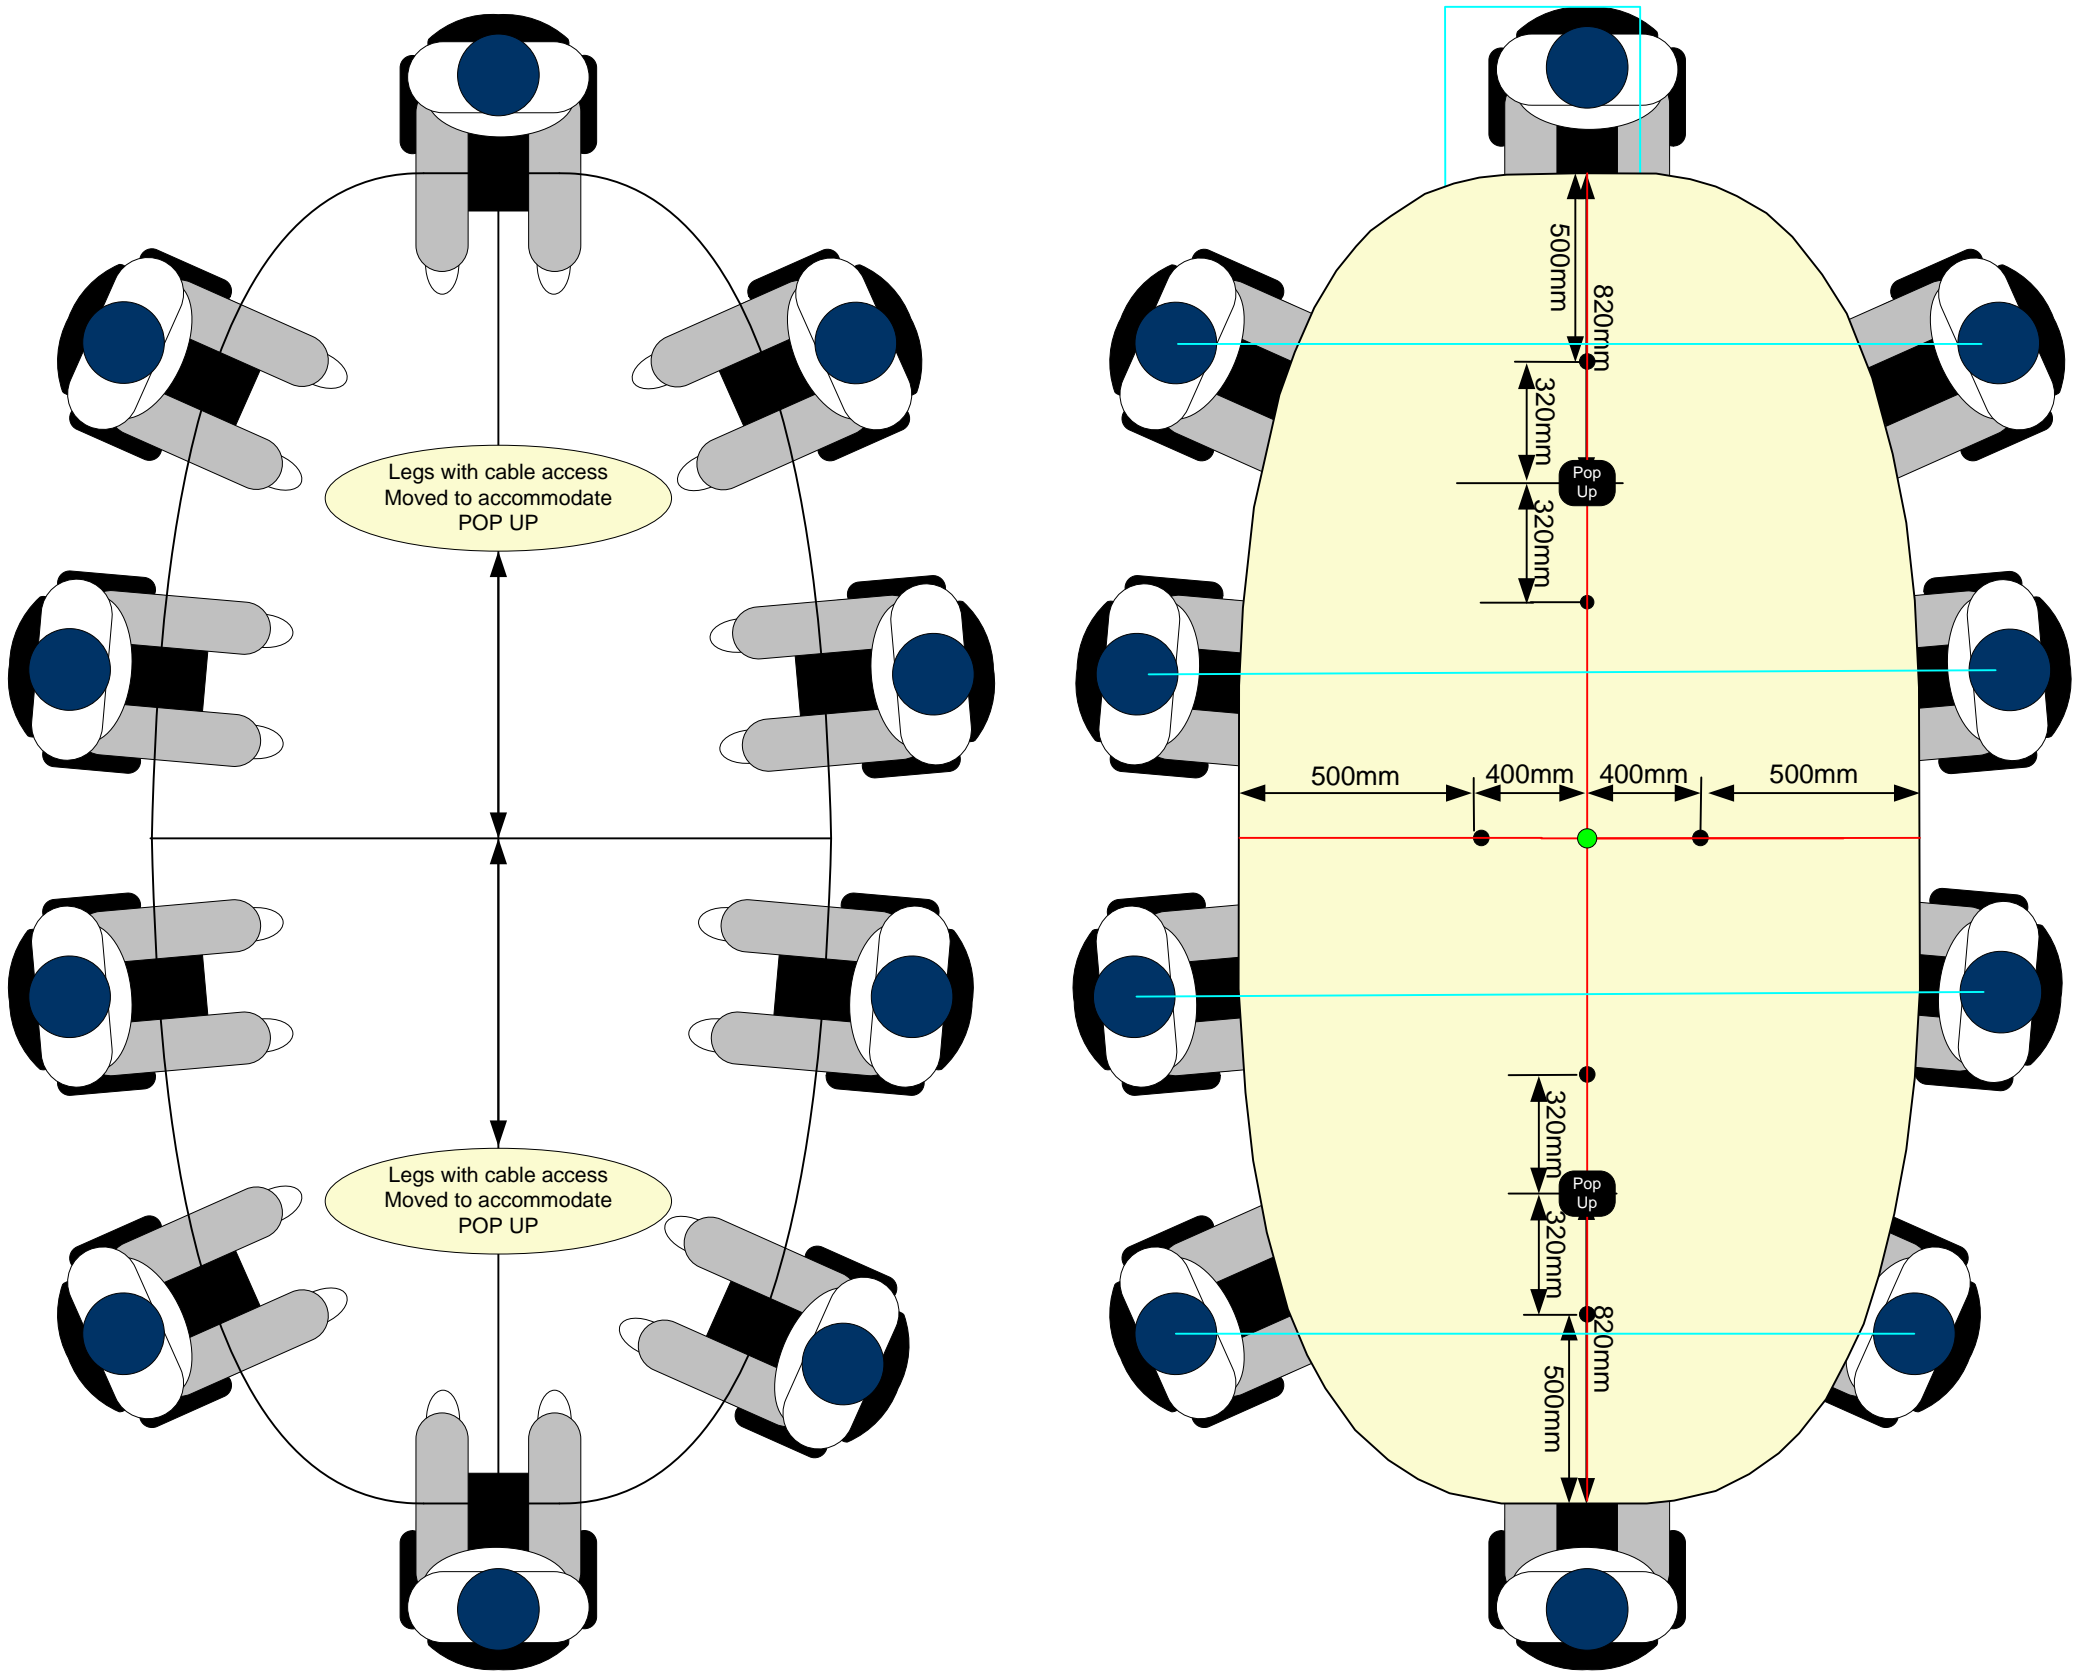

Conference table  
3500mm length 1800mm  
wide 760mm high

Legs with cable access  
Moved to accommodate  
POP UP

The Leg sizes will be as small as possible  
But will leave to the Cabinet maker to  
determine the required support.

Pop up Cons Dimension TBC

Small 25mm hole for the AMX panel

Inserted mics Dimension TBC